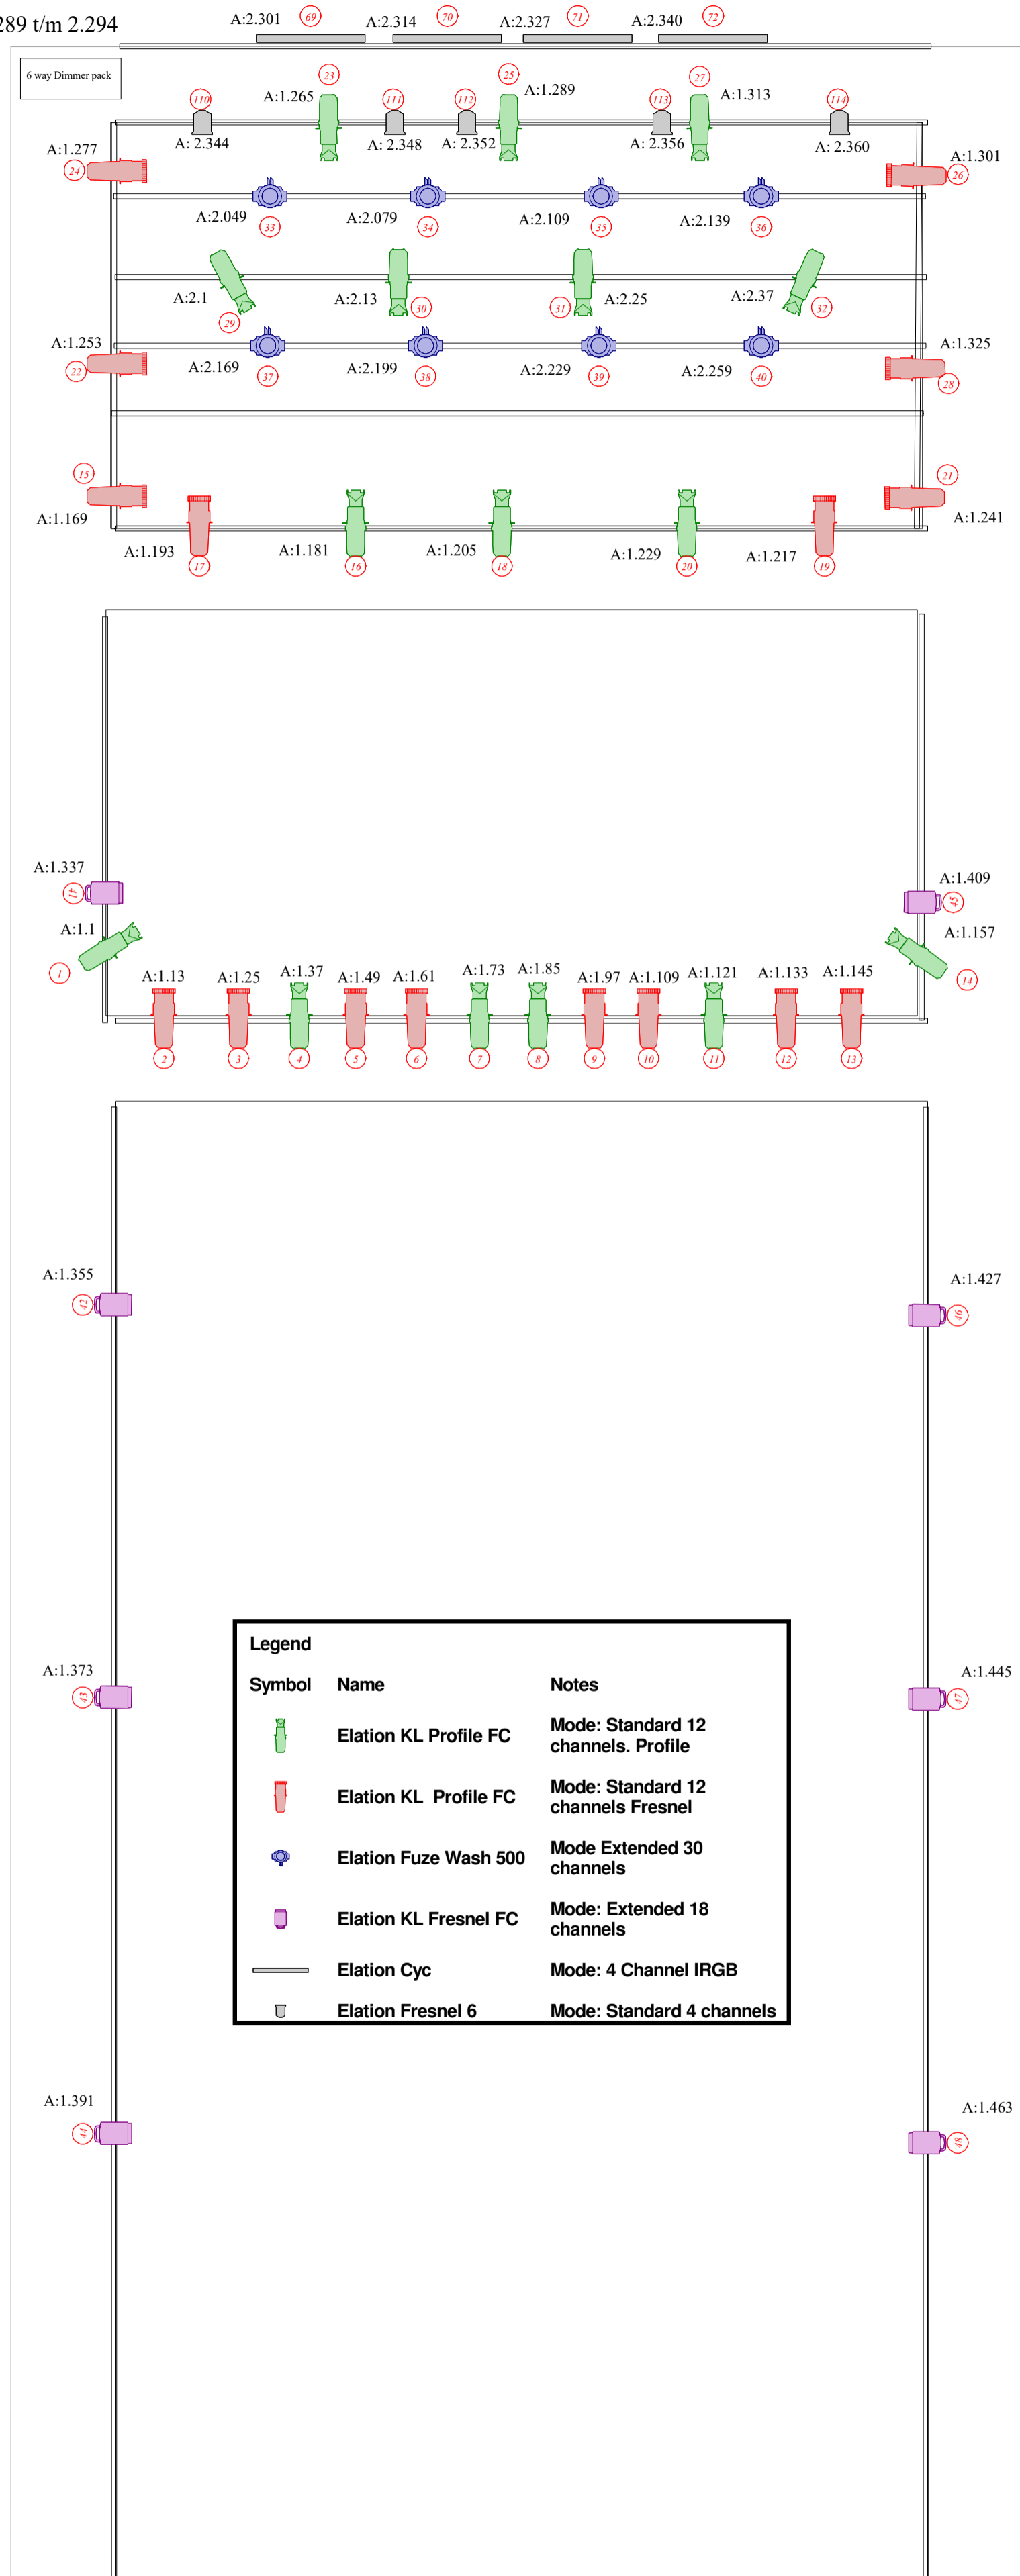

6 Dimmers beschikbaar Ch 51 t/m 56, A: 2.289 t/m 2.294

Wand Ch 50, A: 1.490
 Wand Achter Ch 66, A: 1.493
 Gang Ch 64, A: 1.491
 Boven Tribune Ch 65, A: 1.492

Symbol	Name	Notes
	Elation KL Profile FC	Mode: Standard 12 channels. Profile
	Elation KL Profile FC	Mode: Standard 12 channels Fresnel
	Elation Fuze Wash 500	Mode Extended 30 channels
	Elation KL Fresnel FC	Mode: Extended 18 channels
	Elation Cyc	Mode: 4 Channel IRGB
	Elation Fresnel 6	Mode: Standard 4 channels

Theater Dakota Standard Lighting Plan