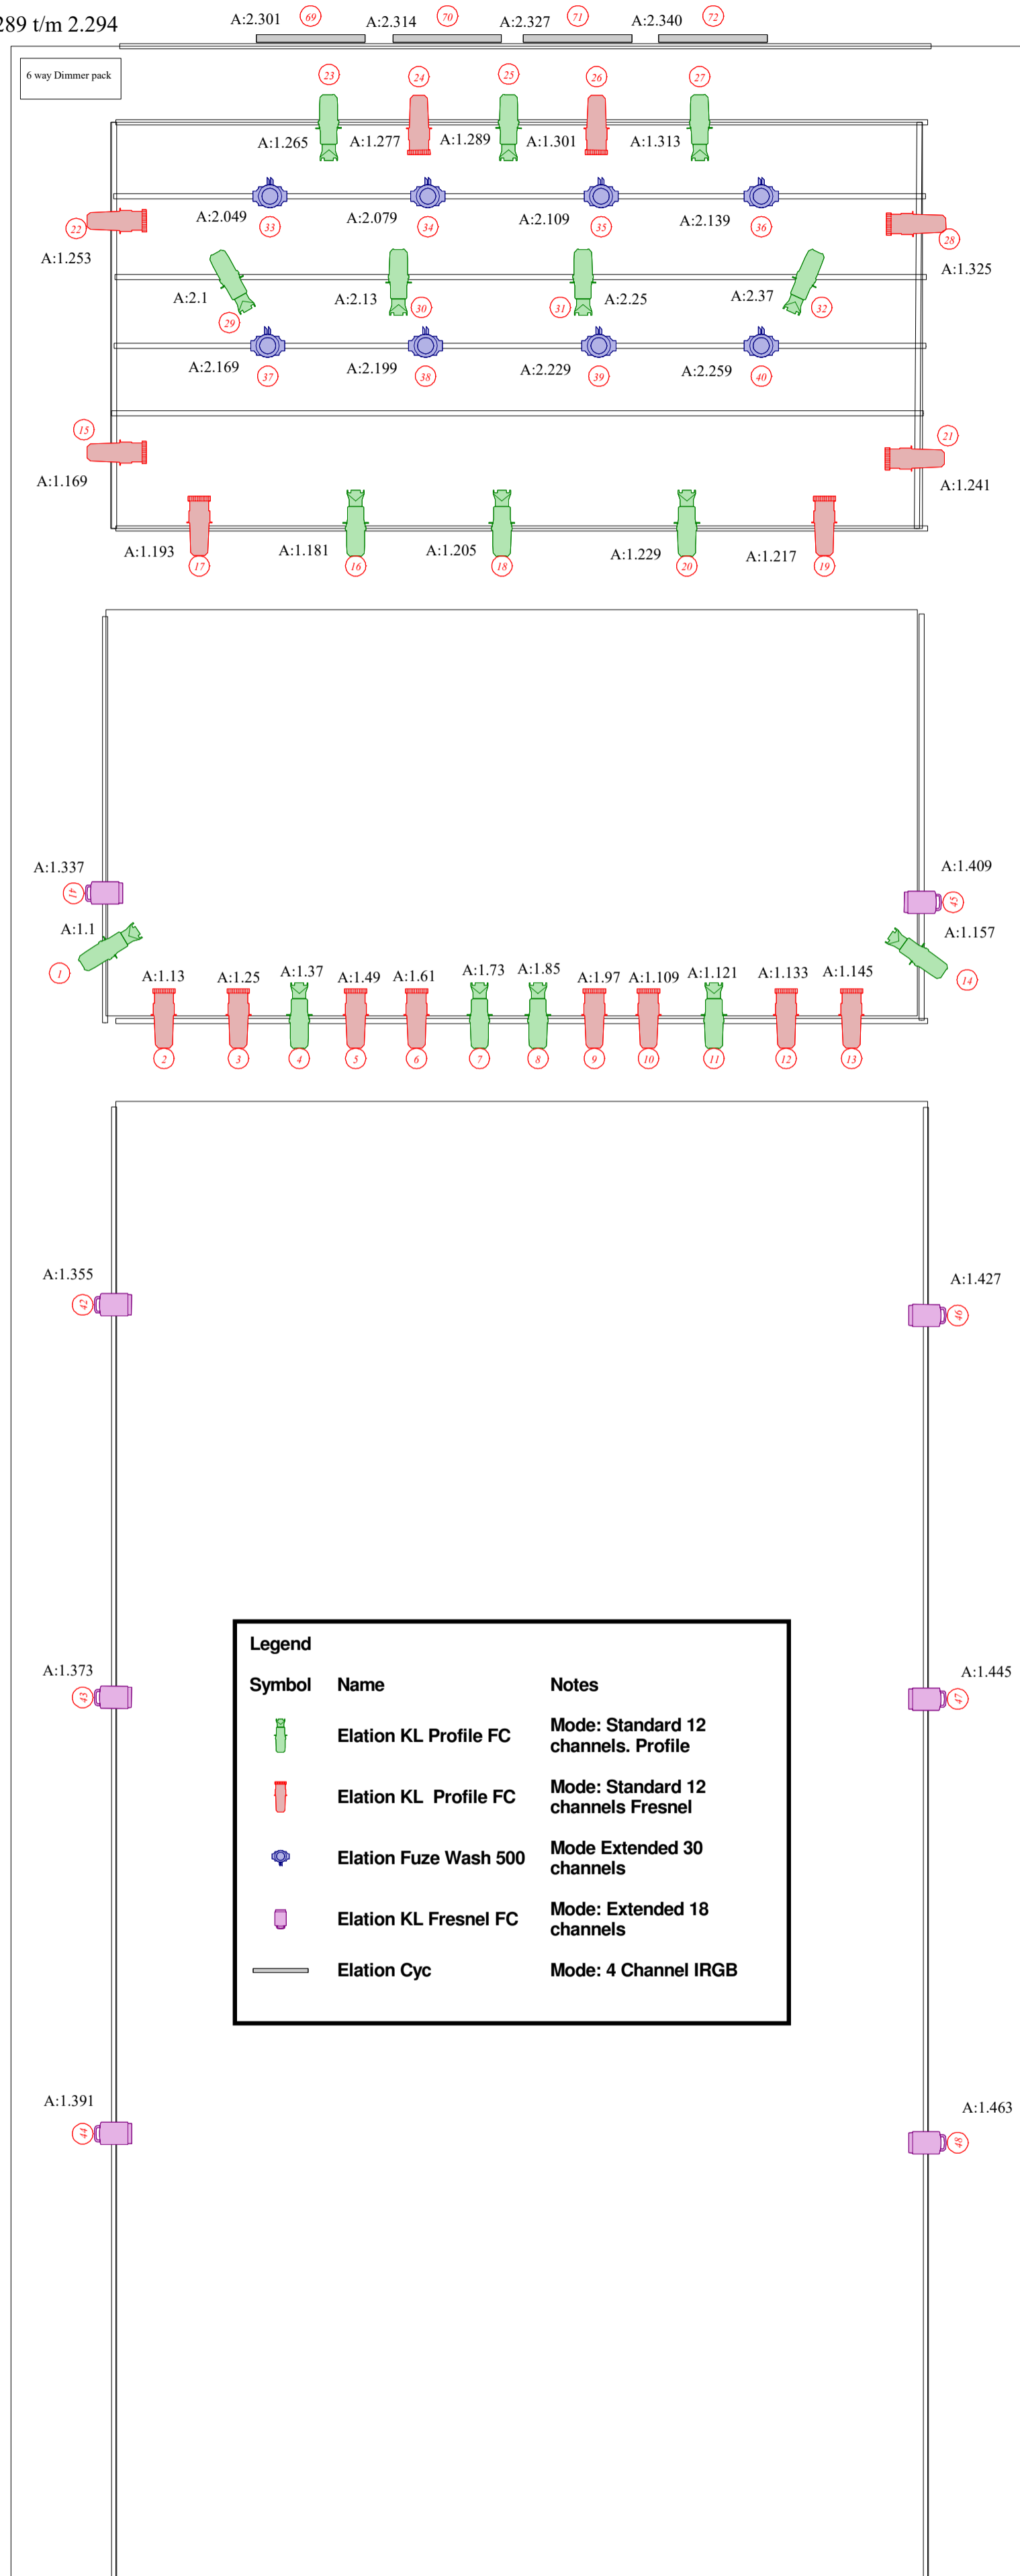

6 Dimmers beschikbaar Ch 51 t/m 56, A: 2.289 t/m 2.294

Wand Ch 50, A: 1.490  
 Wand Achter Ch 66, A: 1.493  
 Gang Ch 64, A: 1.491  
 Boven Tribune Ch 65, A: 1.492

Legend		
Symbol	Name	Notes
	Elation KL Profile FC	Mode: Standard 12 channels. Profile
	Elation KL Profile FC	Mode: Standard 12 channels Fresnel
	Elation Fuze Wash 500	Mode Extended 30 channels
	Elation KL Fresnel FC	Mode: Extended 18 channels
	Elation Cyc	Mode: 4 Channel IRGB

# Theater Dakota Standard Lighting Plan